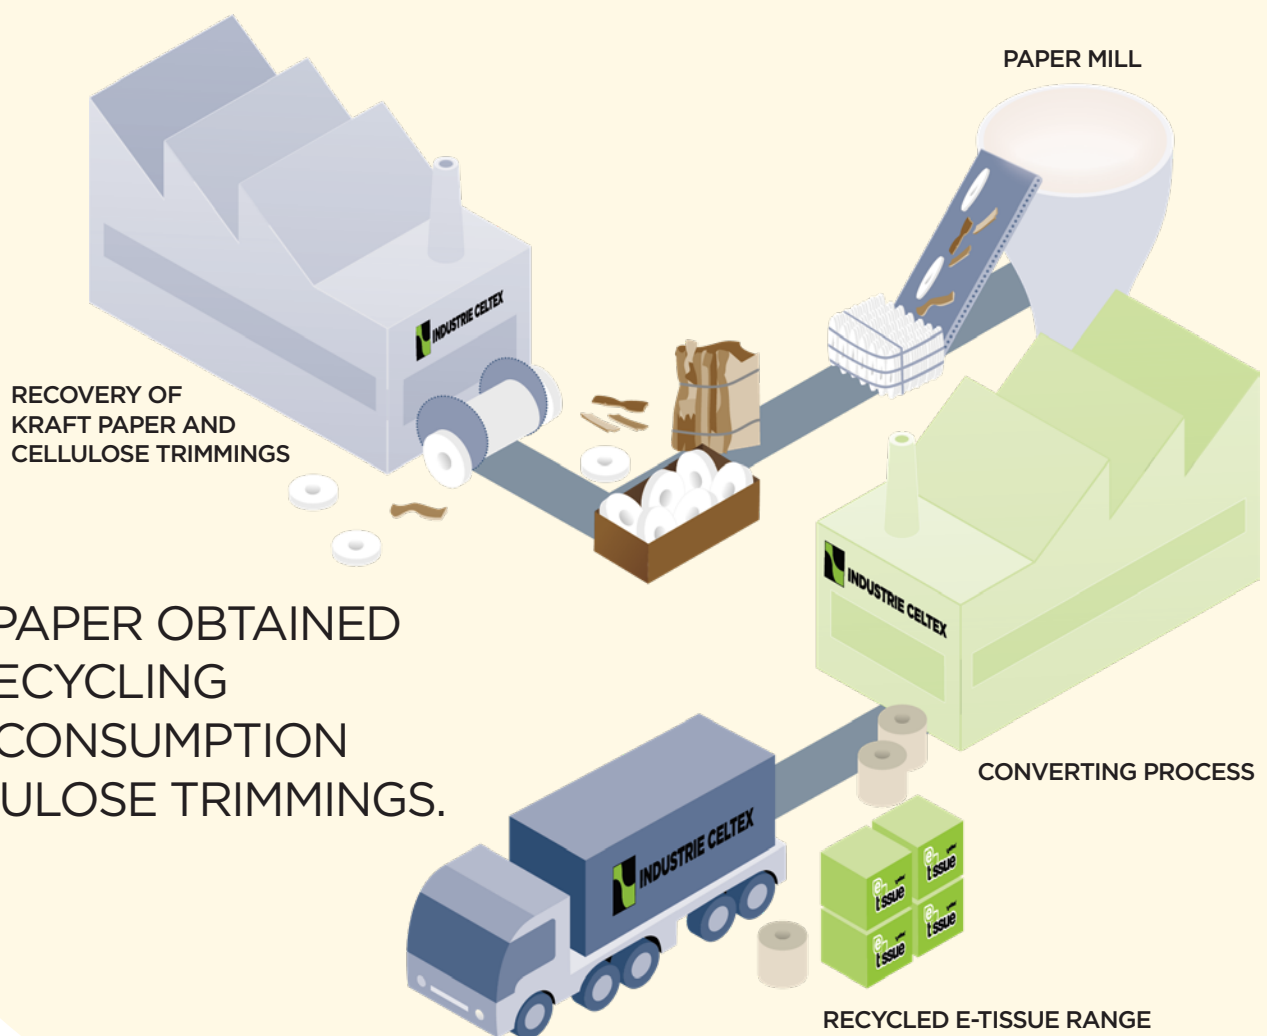

E-Tissue improves its range with new references, becoming a **truly complete line**, able to satisfy **every need of the professional market**.

Improved wet and dry properties, for a more competitive product.

E-Tissue is **the perfect mix between resistance, absorbency, pleasantness to the touch**.

THE PAPER OBTAINED
BY RECYCLING
PRE-CONSUMPTION
CELLULOSE TRIMMINGS.

E-Tissue is the **recycled paper**, produced by an exclusive manufacturing process able to reuse Kraft paper mixed to the fibres of pure cellulose converting trimmings, never used before.

A unique paper characterized by a delicate sand tone deriving from the **natural colour of Kraft paper**, which also replicates the strength and resistance of the raw material which it is made of.

As ecologically-friendly as you can get, E-Tissue contains no chemical additives, bleach or whiteners that can cause harm to humankind and the environment.