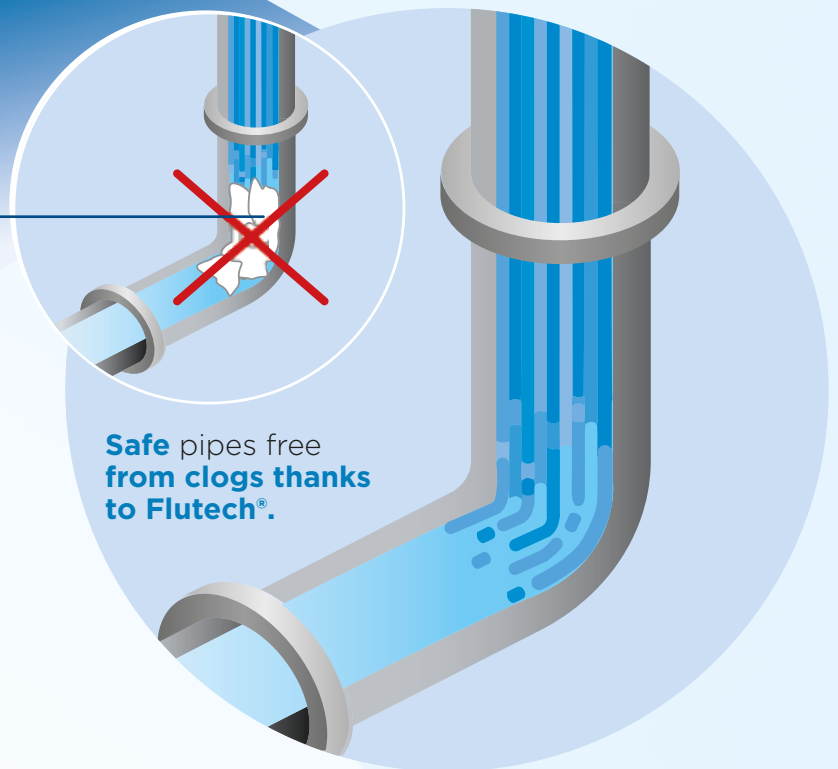

For a bathroom without clogging, toilet paper and Hydrosol towels.

Even if accidentally thrown into the toilet, Hydrosol towels dissolve in **9 seconds** in contact with water and the mechanical movement of the drain.

Celtex toilet paper made of pure cellulose is dissolved in **9 seconds**.